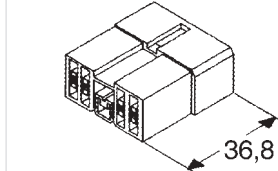

ISO Series - HIFI-CAR-AUDIO

MINITIMER MALE / FEMALE HOUSING

Material: PA 66 V2 / 68 V0

□ MIC-13F-NAT
 ■ MIC-13F-NG
 13 way : 100

□ MIC-13M-NAT
 ■ MIC-13M-NG
 13 way : 100

Female connectors 18400-01

■ IS02V-BKPF
 2 way
 : 100 / 1000 / 7000

□ MIC-17F-NAT
 ■ MIC-17F-NG
 17 way : 100

□ MIC-17M-NAT
 ■ MIC-17M-NG
 17 way : 100

Male connectors 16403-00

■ IS02V-BK
 2 way
 : 100 / 1000 / 3500

7 Connection - Protection - Cable Marking

Female connectors 18400-01